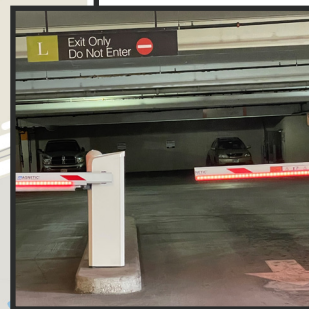

# Parking Garage Directions

Plaza in Clayton Garage at [190 Carondelet Plaza, Clayton, MO 63105](#)

The directions for the Plaza in Clayton Garage will depend on which way you are coming from. Entrance points are labeled on the map.

To get to the parking garage, no matter which way you enter, you will proceed through the tunnel and follow the directions on the Public Parking signage.

Proceed to "Public Parking" and print a parking ticket (bring the ticket in the building for validation).

4 Dedicated Focus Partners visitor parking is available directly ahead of the entrance gate, look for signage with our logo. Once you exit your vehicle, proceed up the ramp past the parking gate and inside the facility. Additional parking is available on the lower levels. If you are looking for a more direct access point to our building, parking near an elevator bank may be your preferred choice. There are elevators on every level.

5 Once in the elevators, take the elevator to the building lobby.

6 In the lobby, you will pass the security desk on your left and arrive at the lobby elevators.

7 Take the lobby elevators to Floor 6 and exit toward the open lounge area. When looking toward the windows to patio deck, our new office suite will be on your right.