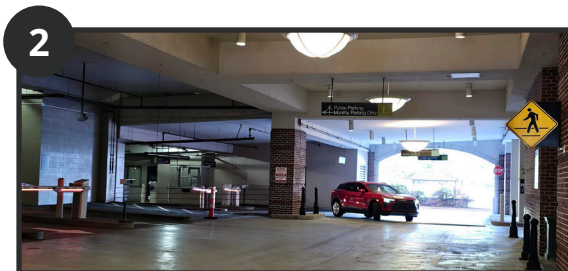

# Parking Garage Directions

Plaza in Clayton Garage at [190 Carondelet Plaza, Clayton, MO 63105](#)

The directions for the Plaza in Clayton Garage will depend on which way you are coming from. Entrance points are labeled on the map.

To get to the parking garage, no matter which way you enter, you will proceed through the tunnel and follow the directions on the Public Parking signage.

Proceed to "Public Parking" and print a parking ticket (bring the ticket in the building for validation).

4 Dedicated Focus Partners visitor parking is available directly ahead of the entrance gate, look for signage with our logo. Once you exit your vehicle, proceed up the ramp past the parking gate and inside the facility. Additional parking is available on the lower levels. If you are looking for a more direct access point to our building, parking near an elevator bank may be your preferred choice. There are elevators on every level.

5 Once in the elevators, take the elevator to the building lobby.

6 In the lobby, you will pass the security desk on your left and arrive at the lobby elevators.

7 Take the lobby elevators to Floor 6 and exit toward the open lounge area. When looking toward the windows to patio deck, our new office suite will be on your right.