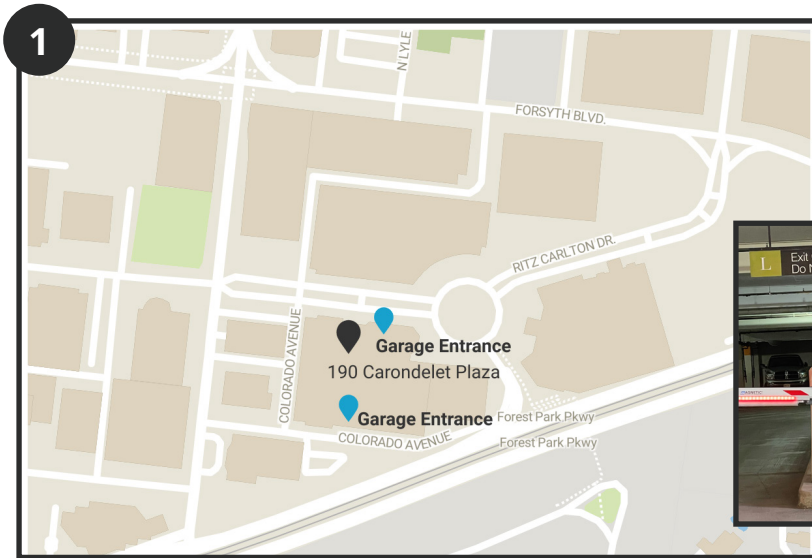

# Parking Garage Directions

Plaza in Clayton Garage at [190 Carondelet Plaza, Clayton, MO 63105](#)

The directions for the Plaza in Clayton Garage will depend on which way you are coming from. Entrance points are labeled on the map.

To get to the parking garage, no matter which way you enter, you will proceed through the tunnel and follow the directions on the Public Parking signage.

Proceed to "Public Parking" and print a parking ticket (bring the ticket in the building for validation).

4 Dedicated Focus Partners visitor parking is available directly ahead of the entrance gate, look for signage with our logo. Once you exit your vehicle, proceed up the ramp past the parking gate and inside the facility. Additional parking is available on the lower levels. If you are looking for a more direct access point to our building, parking near an elevator bank may be your preferred choice. There are elevators on every level.