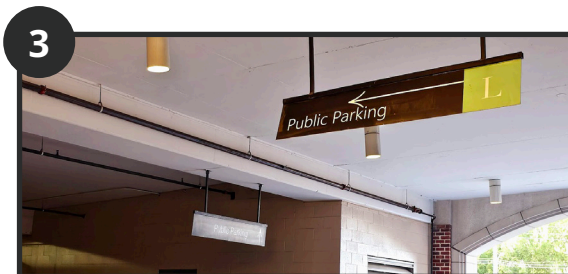

# Parking Garage Directions

Plaza in Clayton Garage at [190 Carondelet Plaza, Clayton, MO 63105](#)

The directions for the Plaza in Clayton Garage will depend on which way you are coming from. Entrance points are labeled on the map.

To get to the parking garage, no matter which way you enter, you will proceed through the tunnel and follow the directions on the Public Parking signage.

Proceed to "Public Parking" and print a parking ticket (bring the ticket in the building for validation).

4 Dedicated Focus Partners visitor parking is available directly ahead of the entrance gate, look for signage with our logo. Once you exit your vehicle, proceed up the ramp past the parking gate and inside the facility. Additional parking is available on the lower levels. If you are looking for a more direct access point to our building, parking near an elevator bank may be your preferred choice. There are elevators on every level.

5 Once in the elevators, take the elevator to the building lobby.

6 In the lobby, you will pass the security desk on your left and arrive at the lobby elevators.

7 Take the lobby elevators to Floor 6 and exit toward the open lounge area. When looking toward the windows to patio deck, our new office suite will be on your right.